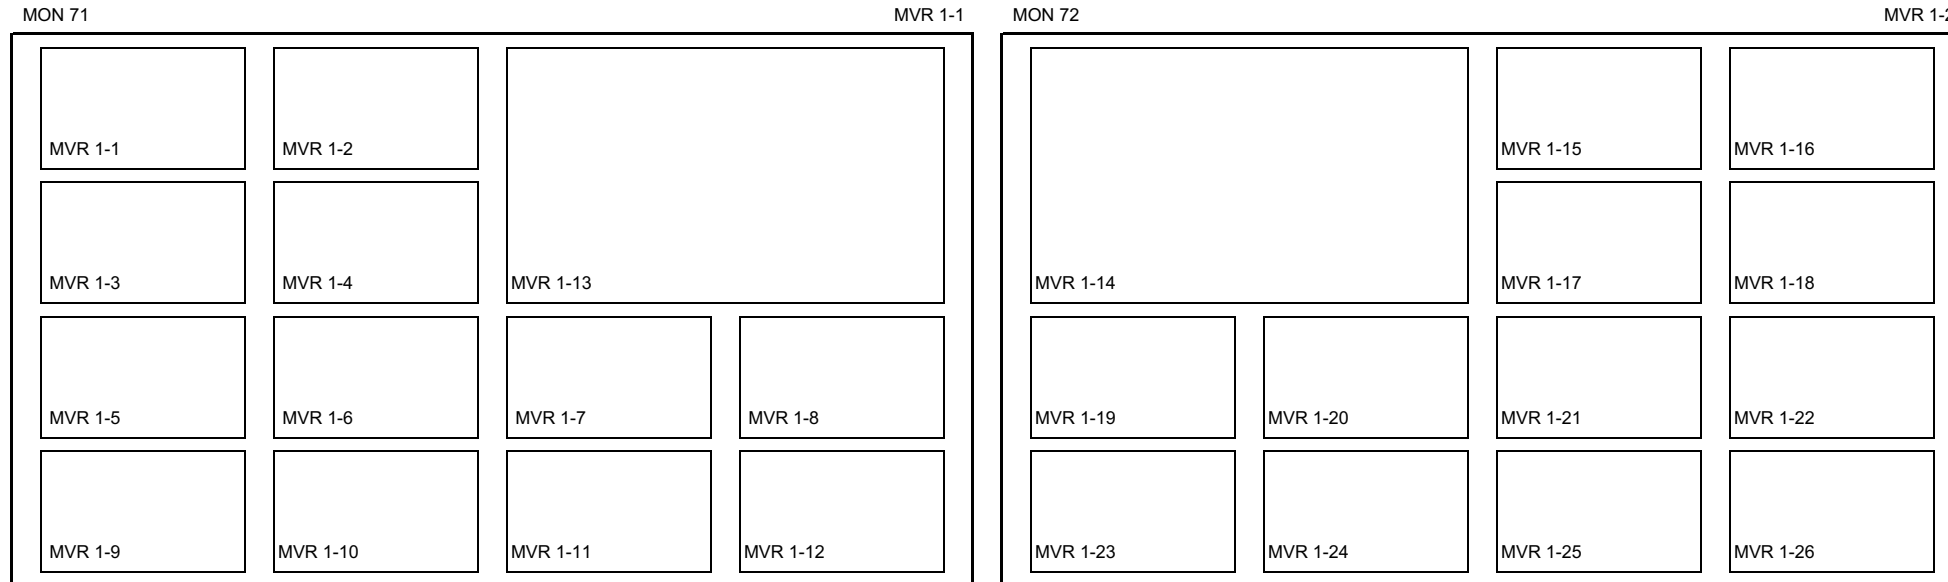

COLUMBUS 2ND PRODUCTION AREA MONITORS. 2 X SONY 50" LCDS WITH UP TO 32 PIP'S